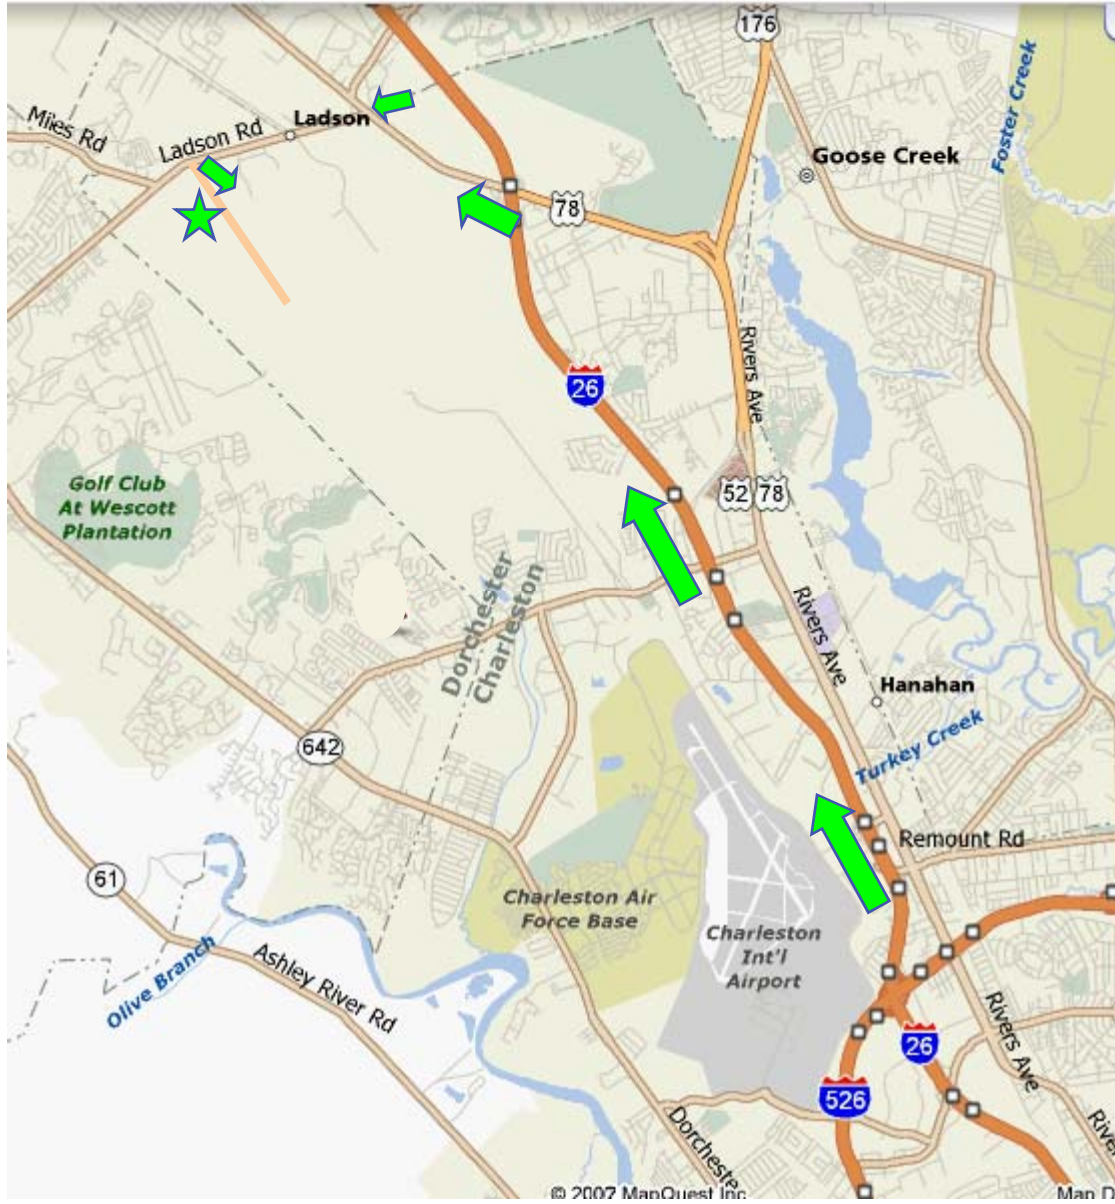

# Venture Aerobearings

## From Charleston Int'l Airport

I-526 North toward Charleston/I-26  
I-26 West to Exit 205A Toward Ladson  
Turn Left on Ladson Rd\*\*\*  
After you cross the Railroad Tracks  
Turn left at the second traffic light onto  
Palmetto Commerce Pkwy  
Proceed to 8701 – Go past Cummins  
We are the next building on the right

\*\*\* The street sign is missing at Ladson Rd.  
Turn left at the first Traffic Light -Kentucky  
Fried Chicken (on Right Hand Corner)

**8701 Palmetto Commerce Parkway – Ladson, SC**

Venture Aerobearings  
Where Imagination Meets Innovation