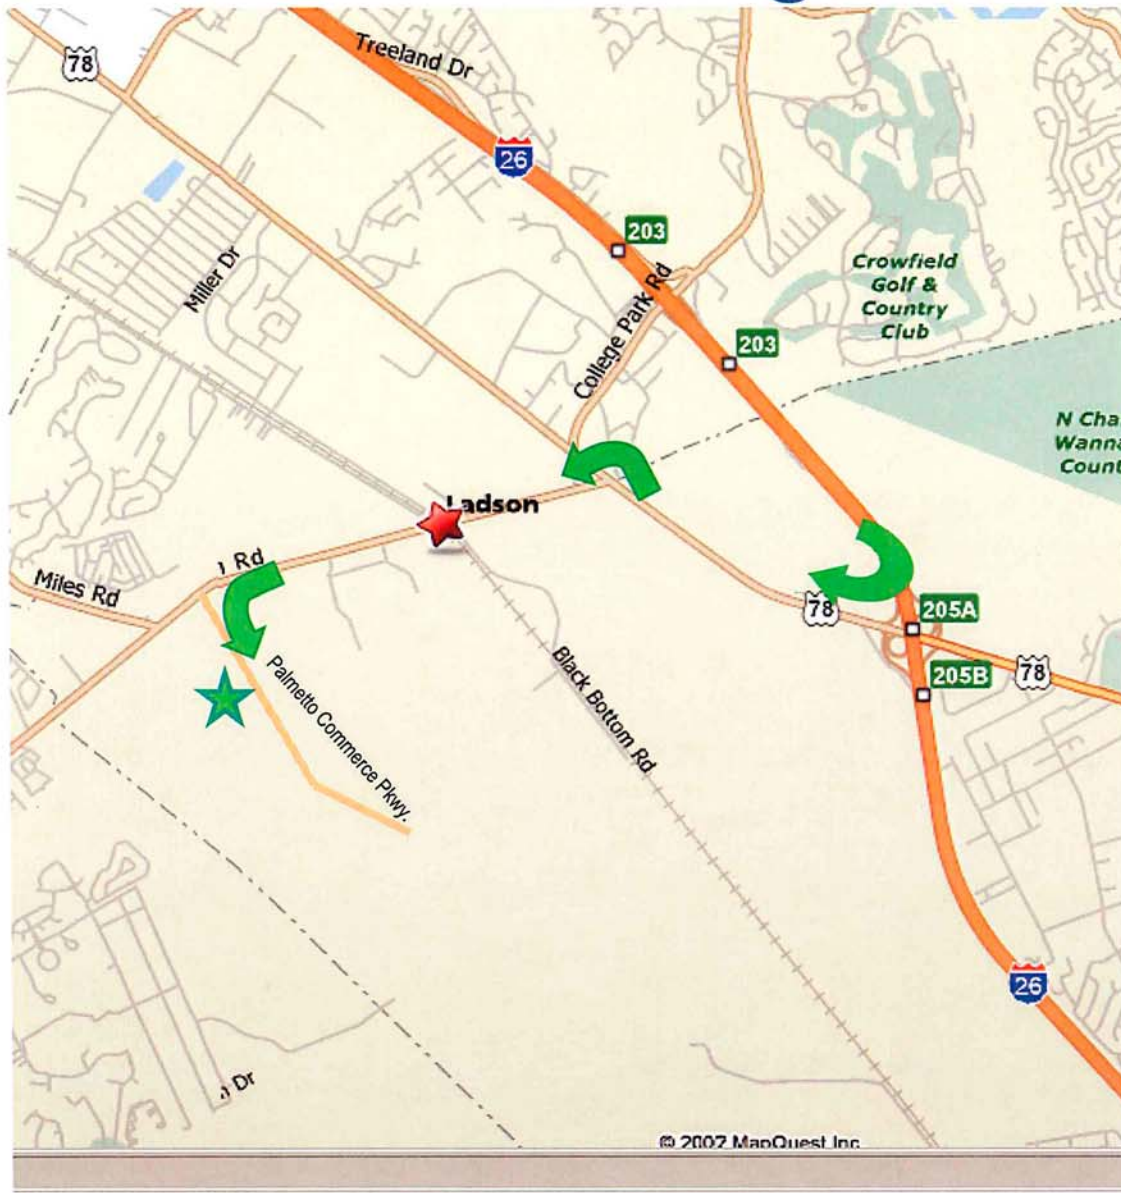

Venture Aerobearings

From the West

I26 East toward Charleston
To Exit 205A Toward Ladson
Turn Left on Ladson Rd***
After you cross the Railroad Tracks
Turn left at the second traffic light onto
Palmetto Commerce Pkwy
Proceed to 8701 – Go past Cummins
We are the next building on the right

*** The street sign is missing at Ladson Rd.
Turn left at the first Traffic Light -Kentucky
Fried Chicken (on Right Hand Corner)

8701 Palmetto Commerce Parkway – Ladson, SC

Venture Aerobearings
Where Imagination Meets Innovation